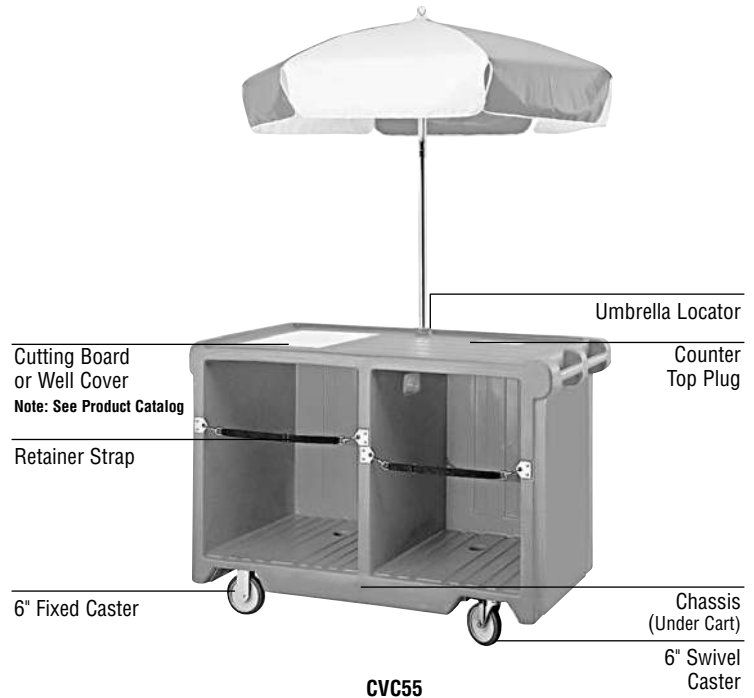

CAMCRUISER® CVC55

TOLL-FREE ORDERING (866) 482-8919
 This page shows List Price ONLY.
 For discounted pricing please visit www.deiequipment.com

CODE	C.G.	PART FITS THIS PRODUCT	DESCRIPTION	LIST PRICE
Casters				
60032		CVC55	1-6" Fixed Caster, 4-Bolts (60300)	\$ 34.75
60033		CVC55	1-6" Swivel Caster w/Brake, 4-Bolts (60300)	42.15
60034		CVC55	1-6" Swivel Caster, 4-Bolts (60300)	36.55
Chassis				
45701		CVC55	1-6" Caster Chassis	311.00
Counter Top Plug				
7309	2	CVC55	1-Counter Top Plug	67.05
Front Display Panels				
60111		CVC55	1-Standard Design Front Display Panel, Black, 8-Screws (60316), 8-Washers (60337)	120.00
60112		CVC55	1-Standard Design Front Display Panel, Red, 8-Screws (60316), 8-Washers (60337)	125.00
60113		CVC55	1-Standard Design Front Display Panel, Blue, 8-Screws (60316), 8-Washers (60337)	125.00
60114		CVC55	1-Standard Design Front Display Panel, Green, 8-Screws (60316), 8-Washers (60337)	120.00
60130		CVC55	1-Plain Display Panel, 8-Screws (60316), 8-Washers (60337)	98.15
Retainer Strap Bracket				
60098		CVC55	1-Tank Strap Bracket, 2-Screws (60311)	4.00
Umbrellas				
14321		CVC55	1-Umbrella, Green and White	277.00
14322		CVC55	1-Umbrella, Red and White	277.00
14325		CVC55	1-Umbrella, Blue and White	277.00
14324		CVC55	1-Umbrella, Black and White	277.00
Umbrella Locator				
14512		CVC55	1-Umbrella Locator	25.00