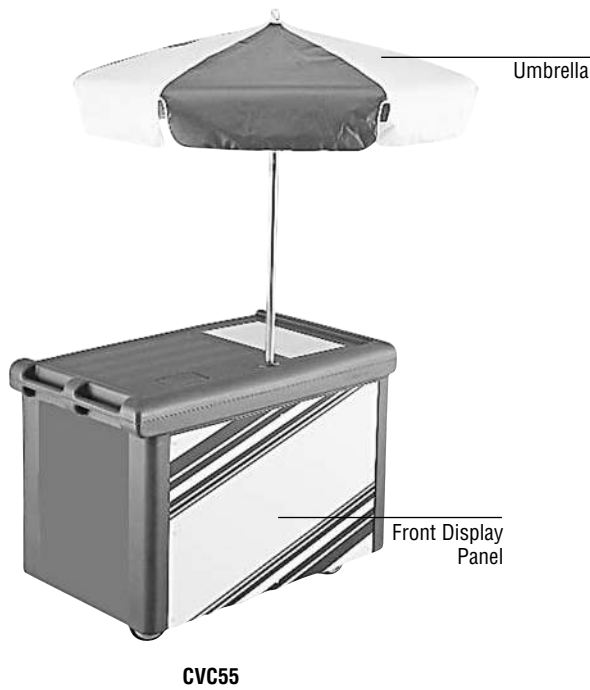

CAMCRUISER® CVC55

TOLL-FREE ORDERING (866) 482-8919
 This page shows List Price ONLY.
 For discounted pricing please visit www.deiequipment.com

CODE	C.G.	PART FITS THIS PRODUCT	DESCRIPTION	LIST PRICE
Casters				
60032		CVC55	1-6" Fixed Caster, 4-Bolts (60300)	\$ 34.75
60033		CVC55	1-6" Swivel Caster w/Brake, 4-Bolts (60300)	42.15
60034		CVC55	1-6" Swivel Caster, 4-Bolts (60300)	36.55
Chassis				
45701		CVC55	1-6" Caster Chassis	311.00
Counter Top Plug				
7309	2	CVC55	1-Counter Top Plug	67.05
Front Display Panels				
60111		CVC55	1-Standard Design Front Display Panel, Black, 8-Screws (60316), 8-Washers (60337)	120.00
60112		CVC55	1-Standard Design Front Display Panel, Red, 8-Screws (60316), 8-Washers (60337)	125.00
60113		CVC55	1-Standard Design Front Display Panel, Blue, 8-Screws (60316), 8-Washers (60337)	125.00
60114		CVC55	1-Standard Design Front Display Panel, Green, 8-Screws (60316), 8-Washers (60337)	120.00
60130		CVC55	1-Plain Display Panel, 8-Screws (60316), 8-Washers (60337)	98.15
Retainer Strap Bracket				
60098		CVC55	1-Tank Strap Bracket, 2-Screws (60311)	4.00
Umbrellas				
14321		CVC55	1-Umbrella, Green and White	277.00
14322		CVC55	1-Umbrella, Red and White	277.00
14325		CVC55	1-Umbrella, Blue and White	277.00
14324		CVC55	1-Umbrella, Black and White	277.00
Umbrella Locator				
14512		CVC55	1-Umbrella Locator	25.00