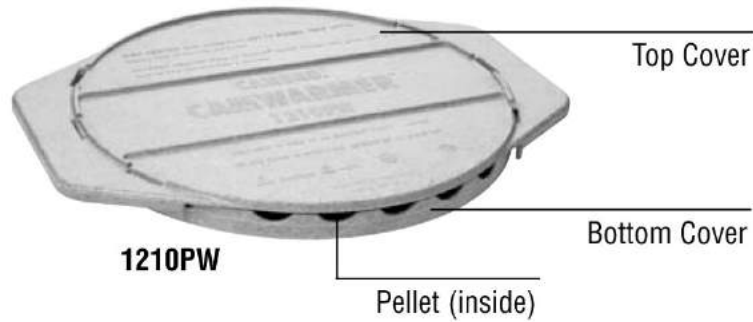

TOLL-FREE ORDERING (866) 482-8919

This page shows List Price ONLY. For discounted pricing please visit www.deiequipment.com

Camwarmer® Replacement Parts List

Covers

CODE	PART FITS		DESCRIPTION	USD LIST PRICE
	C.G.	THIS PRODUCT		
6510	1210PW		1-Top Cover	32.25
6520	1210PW		1-Bottom Cover	32.30