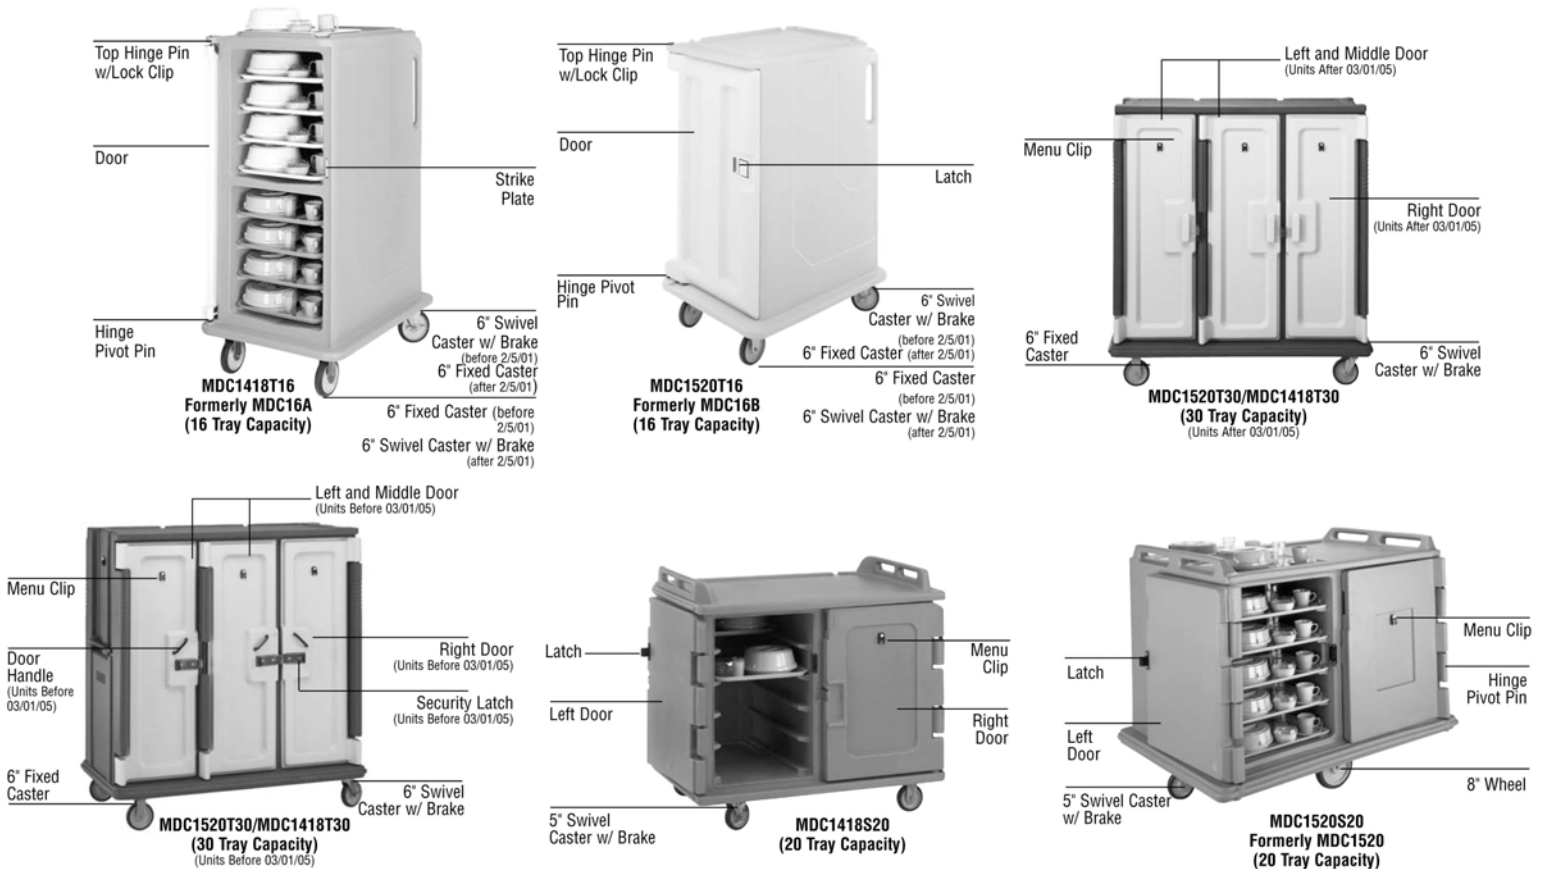

TOLL-FREE ORDERING (866) 482-8919

This page shows List Price ONLY. For discounted pricing please visit www.deiequipment.com

Meal Delivery Carts Replacement Parts List

Axles

CODE	PART FITS C.G. THIS PRODUCT	DESCRIPTION	USD LIST PRICE
60129	MDC1520S20 (formerly MDC1520)	1-Stainless Steel Axle, 2-Stainless Steel Locking Nuts (45415), 2-Stainless Steel Flat Washer (60341)	72.80
45415	MDC1520S20 (formerly MDC1520)	1-Nylock Nut	2.15

Casters

CODE	PART FITS C.G. THIS PRODUCT	DESCRIPTION	USD LIST PRICE
60128	MDC1520S20 (formerly MDC1520)	1-5" Stainless Steel Swivel Caster w/Brake, 4-Stainless Steel Bolts (60307)	83.85
60139	MDC1520T16 (formerly MDC16B) MDC1418T16 (formerly MDC16A)	1-6" Swivel w/Brake Stainless Steel Caster, 4-Stainless Steel Bolts (60308)	105.00
60170	MDC1520T16 (formerly MDC16B) MDC1418T16	1-6" Fixed Stainless Steel Caster, 4-Stainless Steel Bolts (60308)	74.75