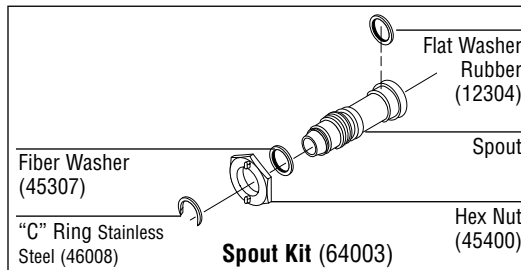

Camtainers®
Camtainers LCD Series

Plastic Latch Assembly

Faucet and Spout

CODE	PART FITS C.G. THIS PRODUCT	DESCRIPTION	USD LIST PRICE
60267	All Camtainers (excluding 350LCD)	Faucet Kit: 1-Faucet, 1-Wing Nut (45401), 1-Rubber Seat Cup (46010)	18.75
64003	All Camtainers (excluding 350LCD)	Spout Kit: 1-Nylon Spout, 1- "C" Ring (46008), 1-Flat Washer (12304), 1-Fiber Washer (45307), 1-Hex Nut (45400)	4.00
12304	All Camtainers (excluding 350LCD)	1-Flat Washer	1.00
45307	All Camtainers (excluding 350LCD)	1-Fiber Washer	1.00
45400A	All Camtainers (excluding 350LCD)	1-Hex Nut	1.00
45401A	All Camtainers (excluding 350LCD)	1-Wing Nut	1.75
46008	All Camtainers (excluding 350LCD)	1-"C" Ring	1.00
46010	All Camtainers (excluding 350LCD)	1-Rubber Seat Cup (46010)	3.00
47219	All Camtainers (excluding 350LCD)	1-Solid Nylon Plug (Converting LCD's to Soup Carrier)	20.65

Gaskets

CODE	PART FITS C.G. THIS PRODUCT	DESCRIPTION	USD LIST PRICE
12100	100LCD	1-Gasket	6.25
12101	250LCD, 350LCD, 500LCD	1-Gasket	8.75
12106	1000LCD	1-Gasket	12.50

Label Sets

CODE	PART FITS C.G.THIS PRODUCT	DESCRIPTION	USD LIST PRICE
13200	500LCD, 1000LCD	6-Imprinted Beverage Label Set, Large Label	3.70
13201	100LCD, 250LCD,	6-Imprinted Beverage Label Set, Small Label	3.70