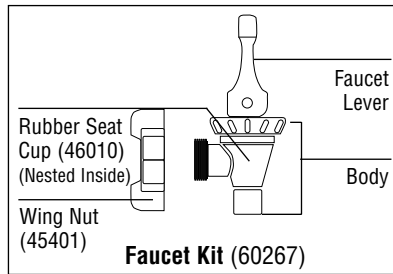

Camtainers®
Camtainers LCD Series

Plastic Latch Assembly

Faucet and Spout

CODE	PART FITS C.G. THIS PRODUCT	DESCRIPTION	USD LIST PRICE
60267	All Camtainers (excluding 350LCD)	Faucet Kit: 1-Faucet, 1-Wing Nut (45401), 1-Rubber Seat Cup (46010)	18.75
64003	All Camtainers (excluding 350LCD)	Spout Kit: 1-Nylon Spout, 1- "C" Ring (46008), 1-Flat Washer (12304), 1-Fiber Washer (45307), 1-Hex Nut (45400)	4.00
12304	All Camtainers (excluding 350LCD)	1-Flat Washer	1.00
45307	All Camtainers (excluding 350LCD)	1-Fiber Washer	1.00
45400A	All Camtainers (excluding 350LCD)	1-Hex Nut	1.00
45401A	All Camtainers (excluding 350LCD)	1-Wing Nut	1.75
46008	All Camtainers (excluding 350LCD)	1-"C" Ring	1.00
46010	All Camtainers (excluding 350LCD)	1-Rubber Seat Cup (46010)	3.00
47219	All Camtainers (excluding 350LCD)	1-Solid Nylon Plug (Converting LCD's to Soup Carrier)	20.65

Gaskets

CODE	PART FITS C.G. THIS PRODUCT	DESCRIPTION	USD LIST PRICE
12100	100LCD	1-Gasket	6.25
12101	250LCD, 350LCD, 500LCD	1-Gasket	8.75
12106	1000LCD	1-Gasket	12.50

Label Sets

CODE	PART FITS C.G.THIS PRODUCT	DESCRIPTION	USD LIST PRICE
13200	500LCD, 1000LCD	6-Imprinted Beverage Label Set, Large Label	3.70
13201	100LCD, 250LCD,	6-Imprinted Beverage Label Set, Small Label	3.70