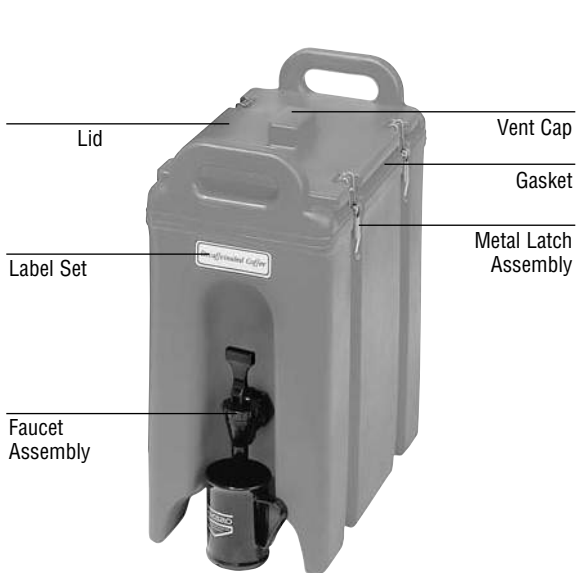

Camtainers®
Camtainers LCD Series

Plastic Latch Assembly

Faucet and Spout

CODE	PART FITS C.G. THIS PRODUCT	DESCRIPTION	USD LIST PRICE
60267	All Camtainers (excluding 350LCD)	Faucet Kit: 1-Faucet, 1-Wing Nut (45401), 1-Rubber Seat Cup (46010)	18.75
64003	All Camtainers (excluding 350LCD)	Spout Kit: 1-Nylon Spout, 1- "C" Ring (46008), 1-Flat Washer (12304), 1-Fiber Washer (45307), 1-Hex Nut (45400)	4.00
12304	All Camtainers (excluding 350LCD)	1-Flat Washer	1.00
45307	All Camtainers (excluding 350LCD)	1-Fiber Washer	1.00
45400A	All Camtainers (excluding 350LCD)	1-Hex Nut	1.00
45401A	All Camtainers (excluding 350LCD)	1-Wing Nut	1.75
46008	All Camtainers (excluding 350LCD)	1-"C" Ring	1.00
46010	All Camtainers (excluding 350LCD)	1-Rubber Seat Cup (46010)	3.00
47219	All Camtainers (excluding 350LCD)	1-Solid Nylon Plug (Converting LCD's to Soup Carrier)	20.65

Gaskets

CODE	PART FITS C.G. THIS PRODUCT	DESCRIPTION	USD LIST PRICE
12100	100LCD	1-Gasket	6.25
12101	250LCD, 350LCD, 500LCD	1-Gasket	8.75
12106	1000LCD	1-Gasket	12.50

Label Sets

CODE	PART FITS C.G.THIS PRODUCT	DESCRIPTION	USD LIST PRICE
13200	500LCD, 1000LCD	6-Imprinted Beverage Label Set, Large Label	3.70
13201	100LCD, 250LCD,	6-Imprinted Beverage Label Set, Small Label	3.70

Latches

CODE	PART FITS C.G.THIS PRODUCT	DESCRIPTION	USD LIST PRICE
60090	100LCD, 1000LCD	Metal Latch Kit: 1-Small 2 Hole Latch, 2-Screws (60315)	11.75
60091	250LCD, 350LCD, 500LCD	Metal Latch Kit: 1-Small 2 Hole Latch, 2-Screws (60314)	11.75
60092	100LCD, 1000LCD	Metal Latch Kit: 1-Small 4 Hole Latch, 4-Screws (60315)	12.55
60093	250LCD, 350LCD, 500LCD	Metal Latch Kit: 1-Small 4 Hole Latch, 4-Screws (60314)	12.45
60264	100LCD, 1000LCD	Plastic Latch Kit : 1-Small 2 Hole Latch, 2-Screws (60315)	5.70
60263	(Units After 01/02) 250LCD, 350LCD, 500LCD (Units After 01/02)	Plastic Latch Kit : 1-Small 2 Hole Latch, 2-Screws (60314)	5.70