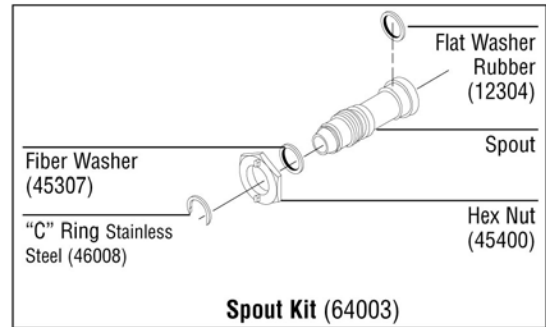

### Brass Plaque

CODE	PART FITS C.G.THIS PRODUCT	DESCRIPTION	USD LIST PRICE
60126	All CSR CamServers	1-Brass Plaque, 1-Adhesive Backing	14.90