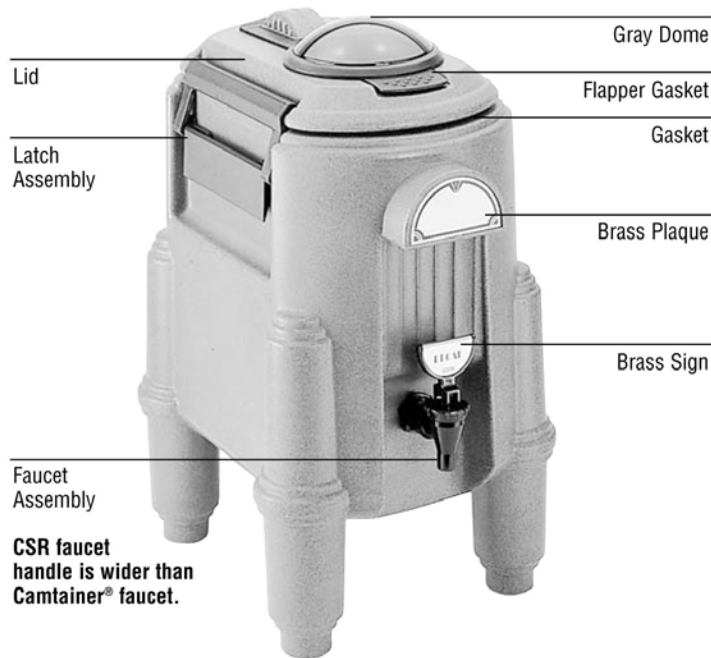

### Brass Plaque

CODE	PART FITS C.G.THIS PRODUCT	DESCRIPTION	USD LIST PRICE
60126	All CSR CamServers	1-Brass Plaque, 1-Adhesive Backing	14.90